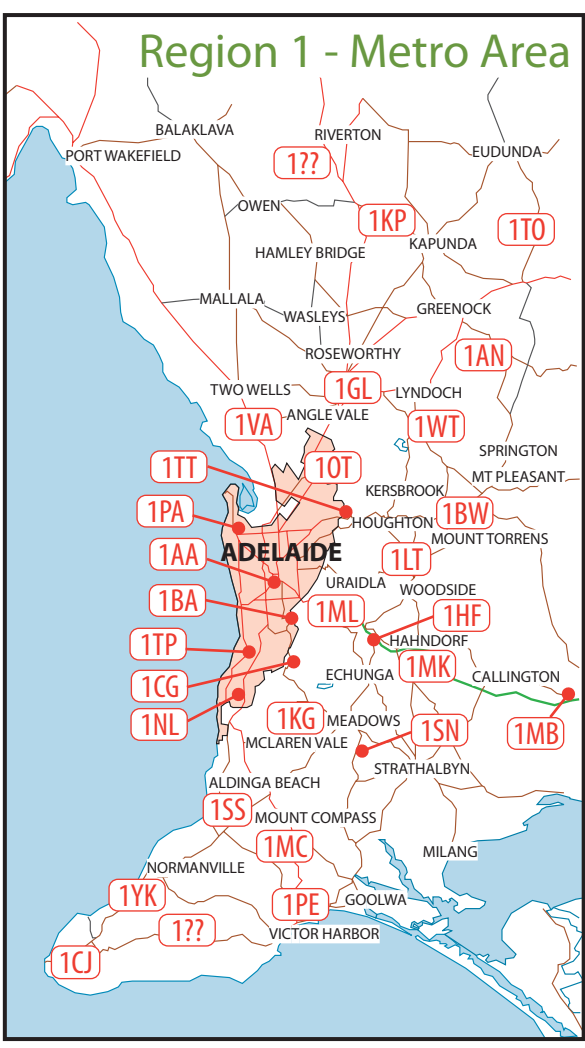

- 5CB Caralue Bluff
- 5CA Ceduna
- 5CE Ceduna East
- 5CB Coffin Bay
- 5CW Cowell
- 5DP Darke Peak
- 5EL Elliston
- 5EU Eucla
- 5IK Iron Knob
- 5KM Kimba
- 5KE Kimba East
- 5KC Kyancutta
- 5LK Lock
- 5MB Moonabie
- 5MW Mount Wedge
- 5NB North Block
- 5NL Nullarbor
- 5NW Nullarbor West
- 5ND Nundroo
- 5NK Nunjikompta
- 5PN Penong
- 5PW Penong West
- 5PO Poochera
- 5PL Port Lincoln
- 5SB Streaky Bay
- 5TB Tumby Bay
- 5VR Verran
- 5WW White Well
- 5WL Wirrulla
- 5WD Wudinna
- 5YL Yalata
- 5YN Yalata North West

- 4BH Broken Hill
- 4CT Carrieton
- 4CR Clare
- 4CP Coober Pedy
- 4CM Curramulka
- 4DN Dick Nob
- 4HK Hawker
- 4JT Jamestown
- 4KD Kadina
- 4LC Leigh Creek
- 4LC Lochiel
- 4ML Maitland
- 4MR Marla
- 4MT Mintabie
- 4MB Mt Bryan
- 4OR Olary
- 4OW Oodla Wirra
- 4OD Oodnadatta
- 4OO Orroroo
- 4PA Pt Augusta
- 4PP Pt Pirie
- 4QN Quorn
- 4RH Redhill
- 4RT Riverton
- 4RD Roxby Downs
- 4ST Snowtown
- 4SB Stansbury
- 4WR Warooka
- 4WS Warooka - South West
- 4WY Whyalla
- 4WP Wilpena
- 4WM Woomera
- 4YT Yunta

- 1AA Adelaide
- 1AN Angaston
- 1BA Belair
- 1BW Birdwood
- 1BP Brooklyn Park
- 1CI Cambrai
- 1CB Cape Borda K.I.
- 1CJ Cape Jervis
- 1CG Cherry Gardens
- 1DM Delamere
- 1GL Gawler
- 1HF Hahndorf
- 1KG Kangarilla
- 1KP Kapunda
- 1KK Kinscote K.I.
- 1LT Lobethal
- 1MK Mt Barker
- 1MC Mt Compass
- 1ML Mt Lofty
- 1MB Murray Bridge
- 1NL Noarlunga
- 1OT One Tree Hill
- 1PK Pardana K.I.
- 1PS Penneshaw K.I.
- 1PA Port Adelaide
- 1PE Port Elliot
- 1SS Sellicks
- 1SN Strathalbyn
- 1TT Tea Tree Gully
- 1TP Trott Park
- 1TO Truro
- 1VA Virginia
- 1VK Vivonne K.I.
- 1WT Williamstown
- 1YK Yankallila

- 2AV Apsley (Victoria)
- 2BP Beachport
- 2BT Bordertown
- 2BN Bordertown North
- 2CV Casterton (Victoria)
- 2DV Dartmoor (Victoria)
- 2KT Keith
- 2KN Kingston
- 2LV Lillimur (Victoria)
- 2LD Lucindale
- 2MC Millicent
- 2MG Mt Gambier
- 2NW Nangwarry
- 2NC Naracoorte
- 2NN Naracoorte North
- 2PY Padthaway
- 2PA Penola
- 2RB Robe
- 2SC Salt Creek